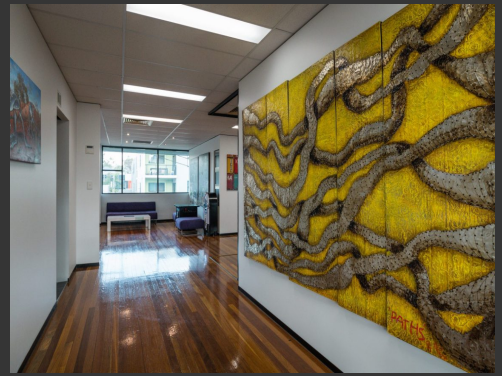

B0505 – HEAD OFFICE WOOLLOONGABBA

QLD,
Woolloongabba

nichestudio

PROJECT STRATEGIES AUSTRALIA

CLIENT FOCUSED – RESULTS DRIVEN – PROFESSIONAL – TEAM DRIVEN – HANDS ON – PRO-ACTIVE