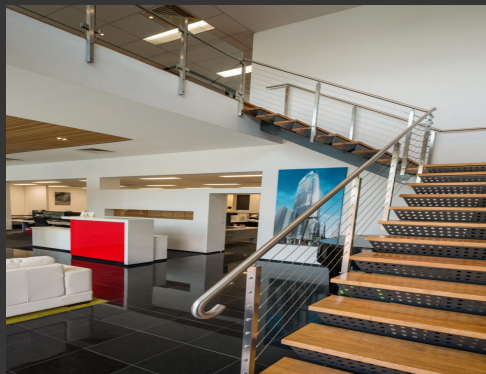

B0505 – HEAD OFFICE WOOLLOONGABBA

QLD,
Woolloongabba

nichestudio

PROJECT STRATEGIES AUSTRALIA

CLIENT FOCUSED – RESULTS DRIVEN – PROFESSIONAL – TEAM DRIVEN – HANDS ON – PRO-ACTIVE