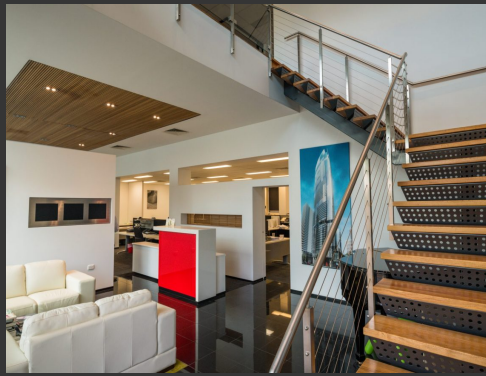

B0505 – HEAD OFFICE WOOLLOONGABBA

QLD,
Woolloongabba

nichestudio

PROJECT STRATEGIES AUSTRALIA

CLIENT FOCUSED – RESULTS DRIVEN – PROFESSIONAL – TEAM DRIVEN – HANDS ON – PRO-ACTIVE