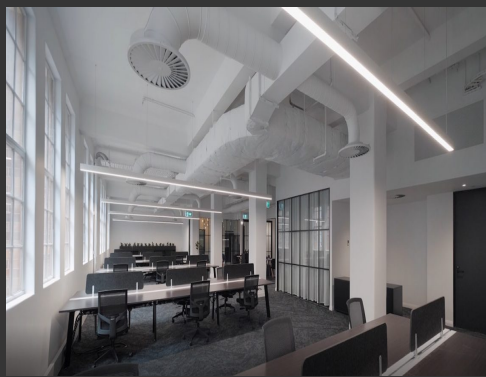

262 ADELAIDE STREET

Brisbane

nichestudio

PROJECT STRATEGIES AUSTRALIA

CLIENT FOCUSED - RESULTS DRIVEN - PROFESSIONAL - TEAM DRIVEN - HANDS ON - PRO-ACTIVE

[PRIVACY POLICY](#)